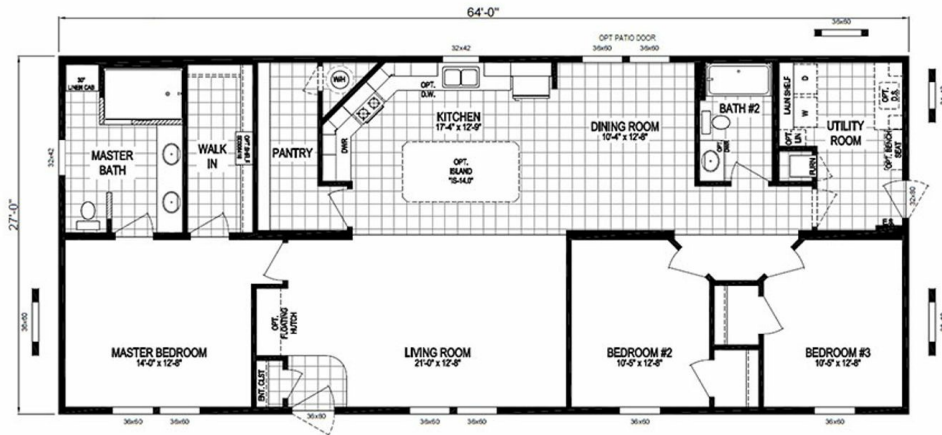

The Monroe This home is a Mod

The Monroe This home is a Mod Model number: 81SMR28643DM18

3 beds • 2 baths • 1792 sq.ft. • 28' width • 64' depth

Our home building facilities invest in continuous product and process improvements. Plans, dimensions, features, materials, specifications and availability are subject to change without notice or obligation. Renderings and floor plans are representative likenesses of our homes and may differ from the actual homes. We invite you to tour a Home Center near you and inspect the highest value in quality housing available or call (937) 592-3039 to speak with a Home Consultant. Copyright 2017, CMH. All rights reserved.